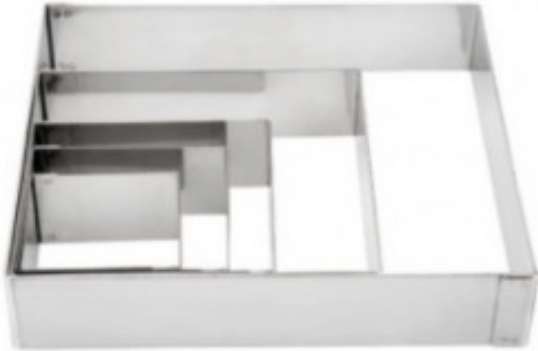

Square Pastry Frame - 8 x 8 cm

LR68480

Product Features:

Pierced : no	Length (mm) : 80	Depth (mm) : 80
Height (mm) : 40	Weight (kg) : 0.17	Subject : stainless-steel
Country of Manufacture : china	Color : silver-stainless-steel	Dishwasher safe : yes
Microwave cooking : no	Baking in the oven : yes	Shape : square
Freezer use : yes	Type of stainless steel : stainless-steel-18-10	type-of-mold : square

Informations Logistiques :

Largeur : 80 mm	Profondeur : 80 mm	Hauteur : 40 mm
------------------------	---------------------------	------------------------